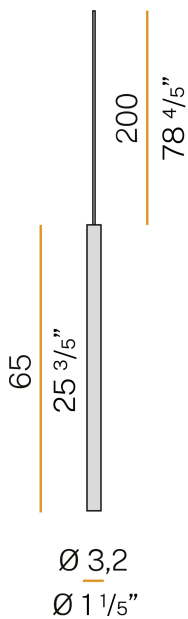

## To-be

24V DC  
M02619.065.0510

 mat brass

### Data sheet

CODE	M02619.065.0510
SYSTEM POWER CONSUMPTION	5,3W
EFFICACY	72.6lm/W
LIGHT SOURCE	LED
LIGHT SOURCE LIFETIME	L70 (B50) 60.000h
COLOUR TEMPERATURE	2700K Ra>90
LIGHT DISTRIBUTION	diffused
POWER SUPPLY	24V DC
DRIVER	remote not included
NOMINAL LUMINOUS FLUX	550lm
LUMEN OUTPUT	363lm
EFFICIENCY	66%
WEIGHT	0,54 Kg
PROTECTION DEGREE	IP40
COLOUR TOLLERANCES	SDCM 3
PACKING DIMENSIONS (CM)	8,0 x 75,0 x 8,0

### Technical drawing

### Polar diagram